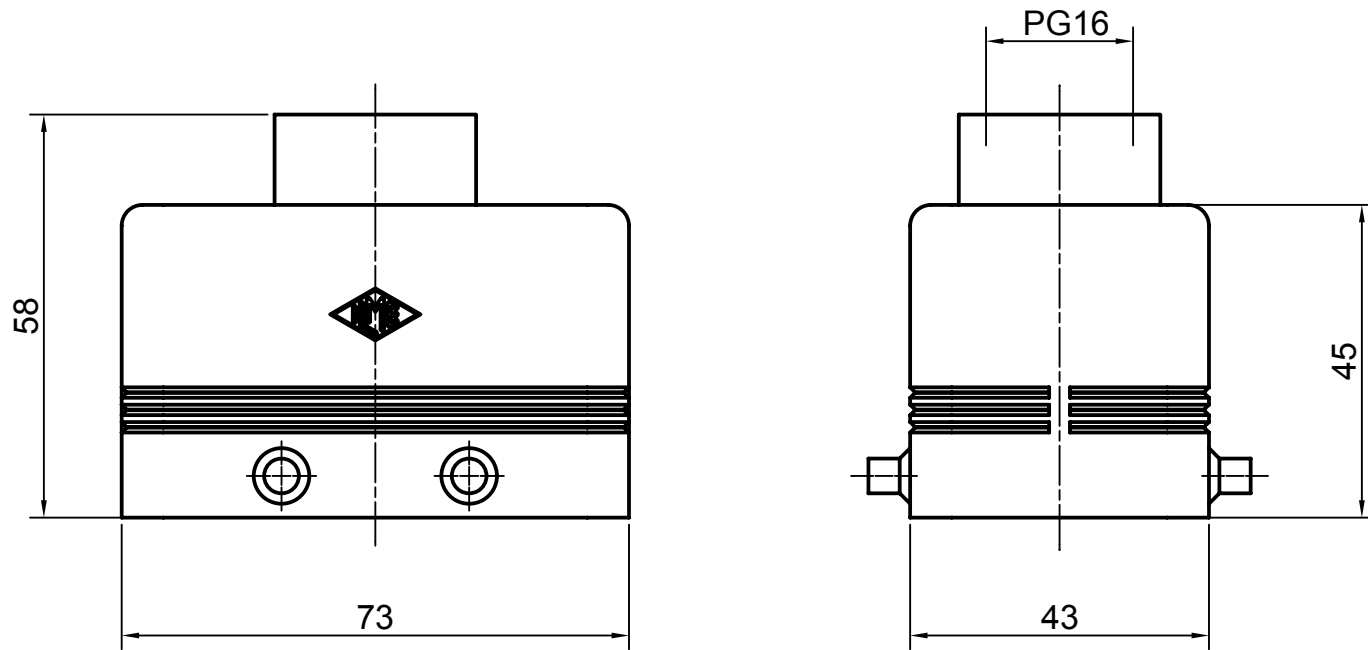

Diritti riservati

All rights reserved

Date 10.01.2007	CMV 03	Scale	
Sign.	hood top entry PG16 ins.	1:1	